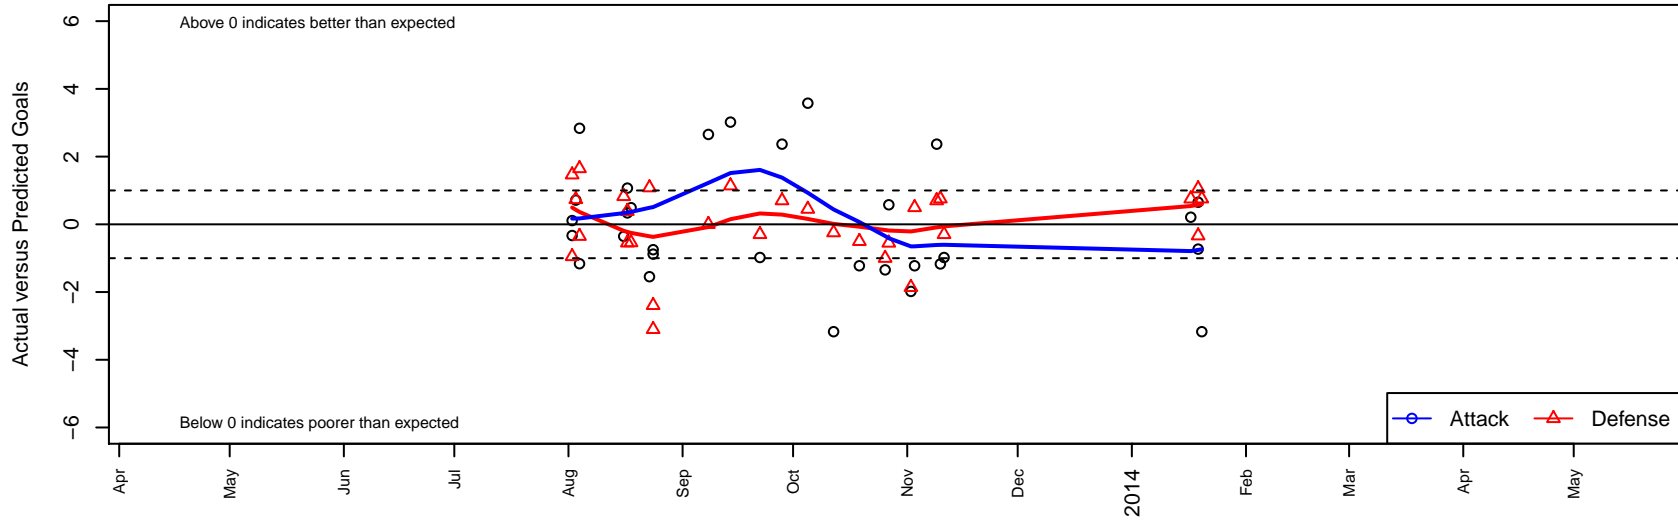

XiFA 2014 B95
Dots are actual minus expected GF (blue circles) and GA (red triangles).
Blue line is smoothed change in attack strength. Red is smoothed change in defense strength.